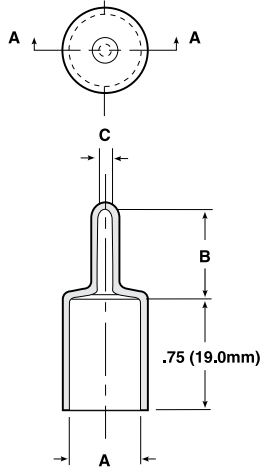

Caplug No.	Dimensions						Packaging		
	A		B		C		Carton Quantity	Mini Pak† Quantity	Micro Pak‡ Quantity
	In	mm	In	mm	In	mm			
EZ-187-12	.187	4.74	.500	12.70	.093	2.36	5000	1000	n/a
EZ-215-12	.215	5.46	.500	12.70	.093	2.36	5000	1000	n/a
EZ-240-12	.240	6.09	.625	15.87	.125	3.17	4000	800	50
EZ-303-12	.303	7.69	.625	15.87	.125	3.17	4000	800	50
EZ-312-12	.312	7.92	.750	19.05	.122	3.10	4000	800	n/a
EZ-365-12	.365	9.27	.625	15.87	.125	3.17	3500	700	50
EZ-386-12	.386	9.80	.625	15.87	.125	3.17	4000	800	n/a
EZ-406-12	.406	10.31	.625	15.87	.125	3.17	4000	800	n/a
EZ-427-12	.427	10.84	.625	15.87	.125	3.17	3000	600	n/a
EZ-460-12	.460	11.68	.500	12.70	.100	2.54	3000	600	n/a
EZ-490-12	.490	12.44	.687	17.44	.125	3.17	2500	500	50
EZ-521-12	.521	13.23	.625	15.87	.125	3.17	2500	500	n/a
EZ-552-12	.552	14.02	.687	17.44	.125	3.17	2500	500	50
EZ-600-12	.600	15.24	.812	20.62	.187	4.75	2000	400	n/a
EZ-615-12	.615	15.62	.687	17.44	.125	3.17	2000	400	50
EZ-655-12	.655	16.63	.875	22.22	.187	4.75	2000	400	n/a
EZ-670-12	.670	17.02	.800	20.32	.190	4.83	2000	400	n/a
EZ-677-12	.677	17.19	.812	20.62	.187	4.75	2000	400	n/a
EZ-695-12	.695	17.65	.812	20.62	.187	4.75	1500	300	n/a
EZ-735-12	.735	18.66	.812	20.62	.187	4.74	1500	300	25
EZ-760-12	.760	19.30	.800	20.32	.190	4.83	2000	400	n/a
EZ-797-12	.797	20.24	.812	20.62	.187	4.75	1500	300	n/a
EZ-835-12	.835	21.20	.843	21.41	.187	4.74	1500	300	n/a
EZ-860-12	.860	21.84	.843	21.41	.187	4.74	1500	300	25
EZ-922-12	.922	23.41	.875	22.22	.187	4.74	1000	200	n/a
EZ-985-12	.985	25.01	.875	22.22	.187	4.74	1250	250	25
EZ-1048-12	1.048	27.53	1.000	25.40	.187	4.74	1000	200	n/a
EZ-1110-12	1.110	28.19	1.125	28.58	.187	4.74	1000	200	n/a
EZ-1175-12	1.175	29.85	.750	19.05	.325	8.26	1000	200	n/a
EZ-1230-12	1.230	31.24	1.125	28.58	.187	4.74	900	180	n/a
EZ-1355-12	1.355	34.41	1.125	28.58	.250	6.35	800	160	n/a
EZ-1480-12	1.480	37.59	1.000	25.40	.250	6.35	800	160	n/a

† Mini and Micro Paks available in standard color.

‡ Minimum order for Micro Paks is 2.

* For other material and color options, contact a Daemar Sales Representative.